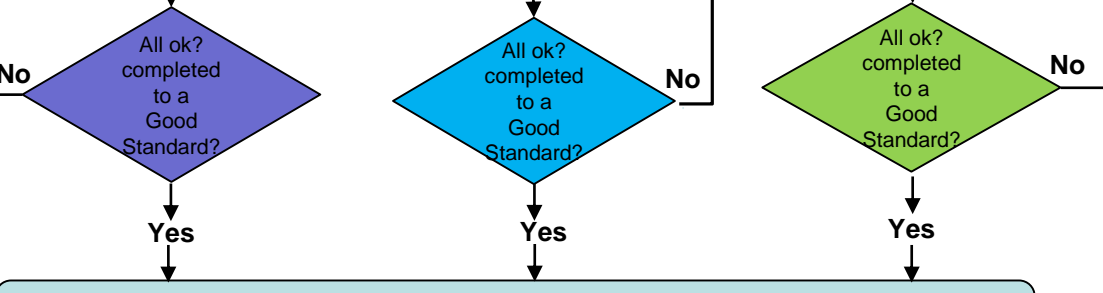

# ESSL Fieldwork – High, Medium, Low Risk Flowchart

**GO TO [FCO Flow Chart](#) AND FOLLOW Travel against FCO advice procedure**

Obtain High Level Authorisation from Secretariat and Dean / HOS